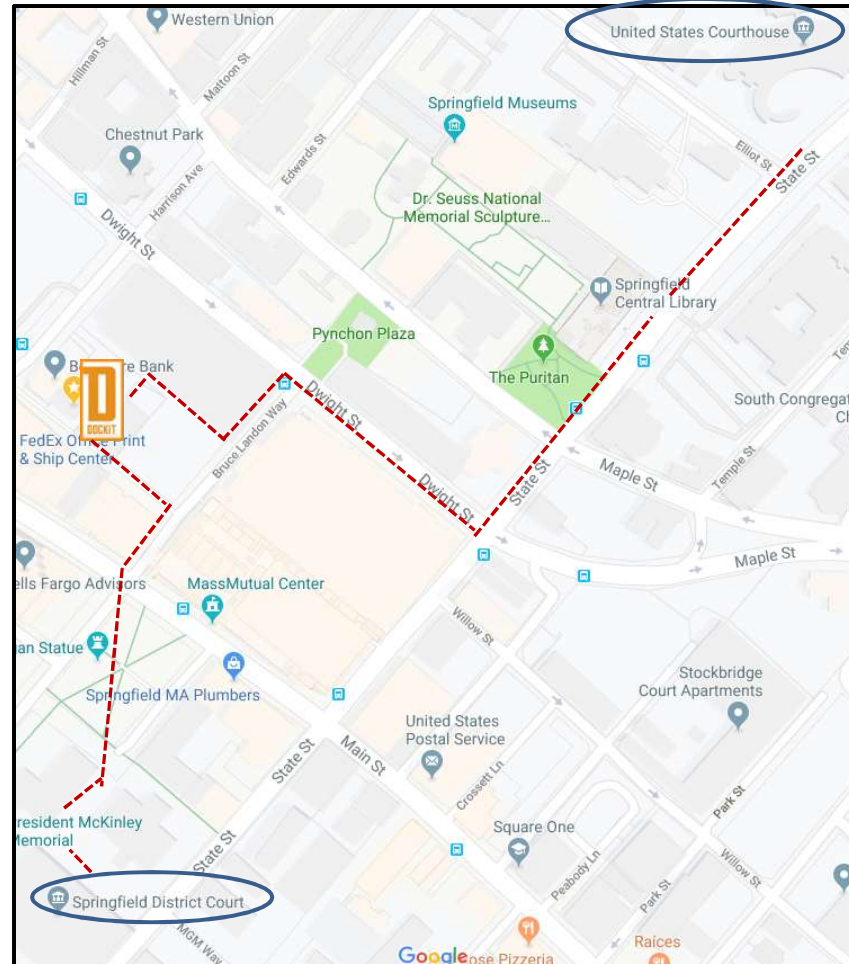

D
DOCKIT

DIRECTIONS

75 Market St.

To/From DOCKIT & the Court Houses

U.S Federal Court
300 State St
Springfield, MA 01105

Roderick L. Ireland
Courthouse
50 State St
Springfield, MA 01103