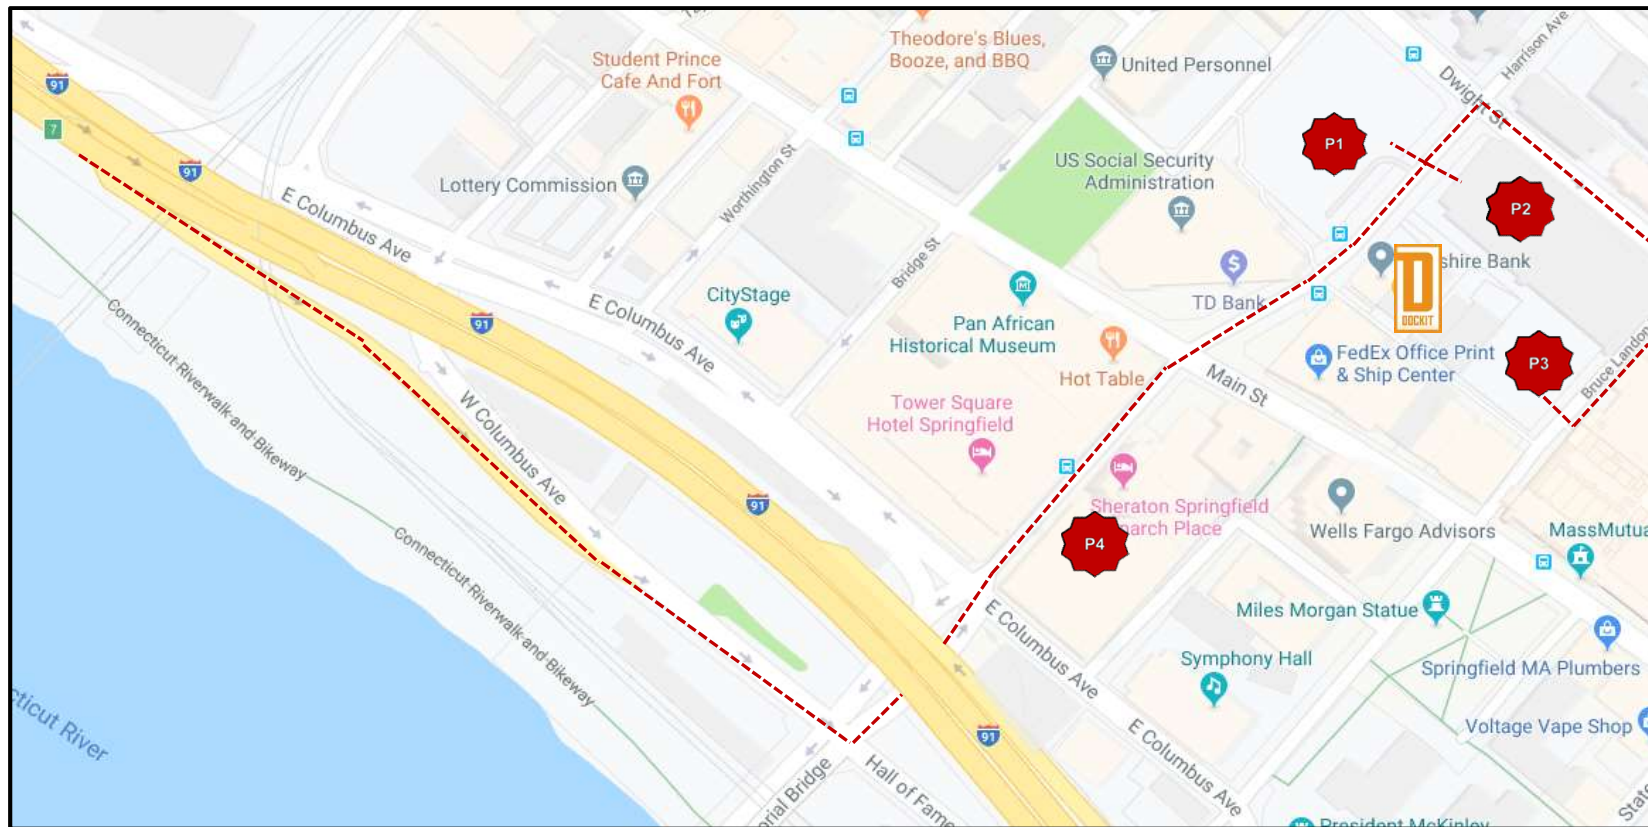

75 Market St.

## To PAID Parking from Rt. 91 South

See Pg. 5 for walking directions from parking to DOCKIT

1. Exit 7, Hall of Fame Avenue – Downtown Springfield
2. Left at light onto center lane of Borland Way, pass under highway
3. After crossing E. Columbus Ave., stay in left lane unless turning right into [P4] Sheraton Parking
4. Continue straight onto Harrison Ave for [P1] TD Bank lot and [P2] Civic Center Garage
5. Right on Dwight then first right onto Bruce Landon for [P3] Pro-Park lot

**P1** TD Bank Lot  
230 Dwight Street access  
w/ Harrison Ave. access

**P2** Civic Center Garage  
41 Harrison Avenue access  
w/ Bruce Landon Way  
access

**P3** Pro Park Lot  
22 Bruce Landon Way  
access

**P4** Sheraton Hotel Garage  
Boland St. access