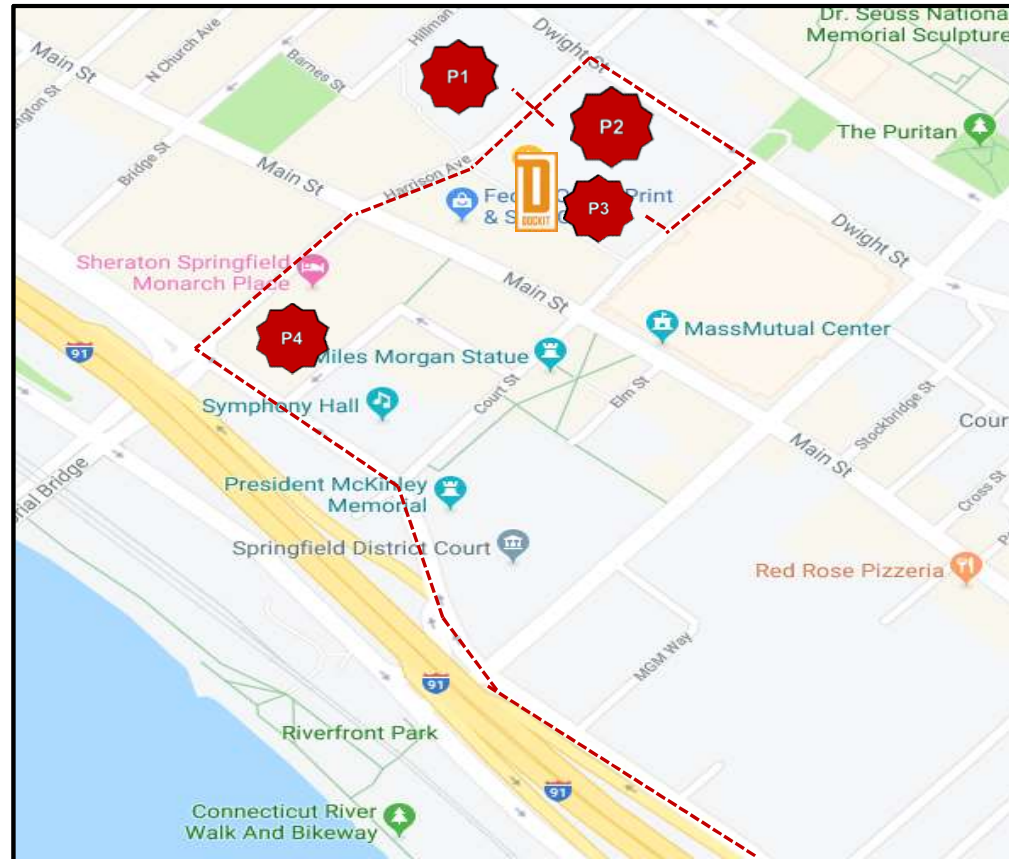

75 Market St.

To PAID Parking from Rt. 91 North

See Pg. 5 for walking directions from parking to DOCKIT

1. Exit 6, Springfield Center (Fig. 1)
2. Merge onto E. Columbus Ave. (Fig. 1)
3. Continue straight on E. Columbus Ave past Court St. (Fig. 2)
4. Pass under the Sheraton pedestrian bridge and turn right onto Borland Way (Fig. 2)
5. Get in left lane unless turning right into [P4] Sheraton Parking

Fig. 1

6. Continue straight onto Harrison Ave for [P1] TD Bank lot and [P2] Civic Center Garage
7. Right on Dwight then first right onto Bruce Landon for [P3] Pro-Park lot

Fig. 2

From Fig. 1