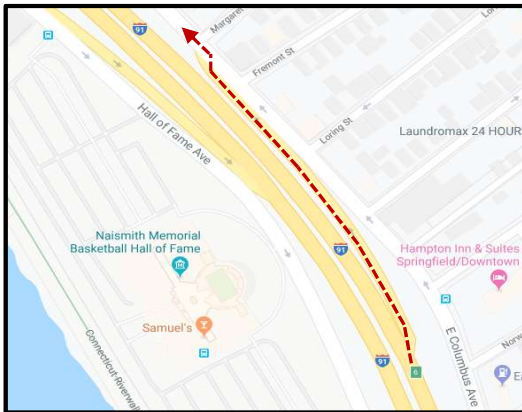

75 Market St.

To PAID Parking from Rt. 91 North

See Pg. 5 for walking directions from parking to DOCKIT

1. Exit 6, Springfield Center (Fig. 1)
2. Merge onto E. Columbus Ave. (Fig. 1)
3. Continue straight on E. Columbus Ave past Court St. (Fig. 2)
4. Pass under the Sheraton pedestrian bridge and turn right onto Borland Way (Fig. 2)
5. Get in left lane unless turning right into [P4] Sheraton Parking

Fig. 1

6. Continue straight onto Harrison Ave for [P1] TD Bank lot and [P2] Civic Center Garage
7. Right on Dwight then first right onto Bruce Landon for [P3] Pro-Park lot

Fig. 2

From Fig. 1