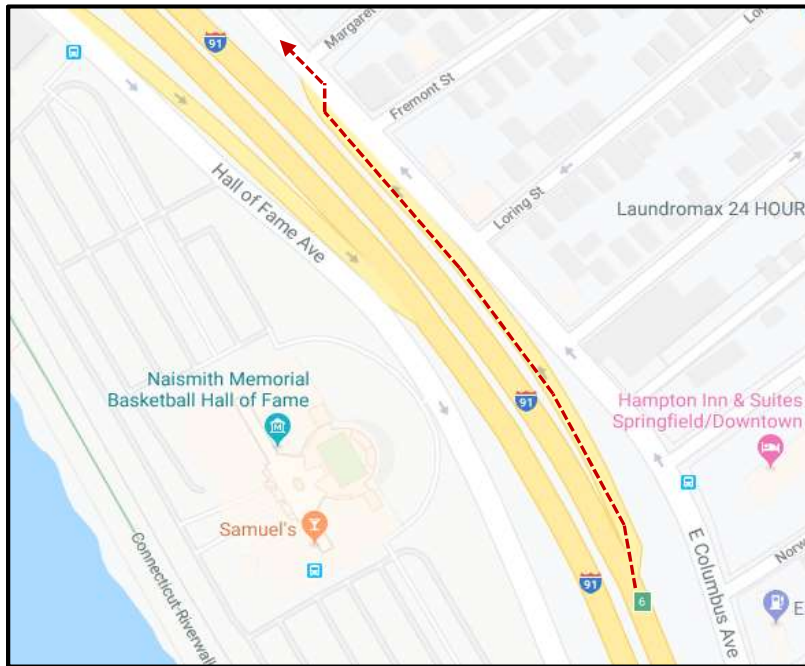

D
DOCKIT

DIRECTIONS

75 Market St.

To FREE Parking from Rt. 91 North

See Pg. 5 for walking directions from parking to DOCKIT

1. Exit 6, Springfield Center (Fig. 1)
2. Merge onto E. Columbus Ave. (Fig. 1)
3. Continue straight on E. Columbus Ave past Union St. (Fig. 2)
4. Watch for **[P5]** MGM Parking entrance on right (Fig. 2)

Fig. 1

Fig. 2

MGM Springfield Casino
Garage
E. Columbus Ave. access