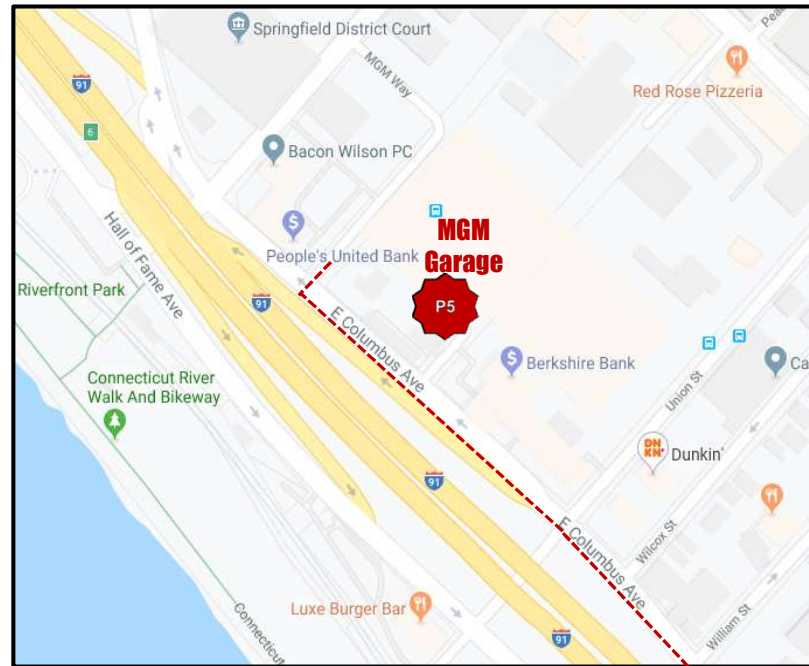

D
DOCKIT

DIRECTIONS

75 Market St.

To FREE Parking from Rt. 91 North

See Pg. 5 for walking directions from parking to DOCKIT

1. Exit 6, Springfield Center (Fig. 1)
2. Merge onto E. Columbus Ave. (Fig. 1)
3. Continue straight on E. Columbus Ave past Union St. (Fig. 2)
4. Watch for **[P5]** MGM Parking entrance on right (Fig. 2)

Fig. 1

Fig. 2

MGM Springfield Casino
Garage
E. Columbus Ave. access